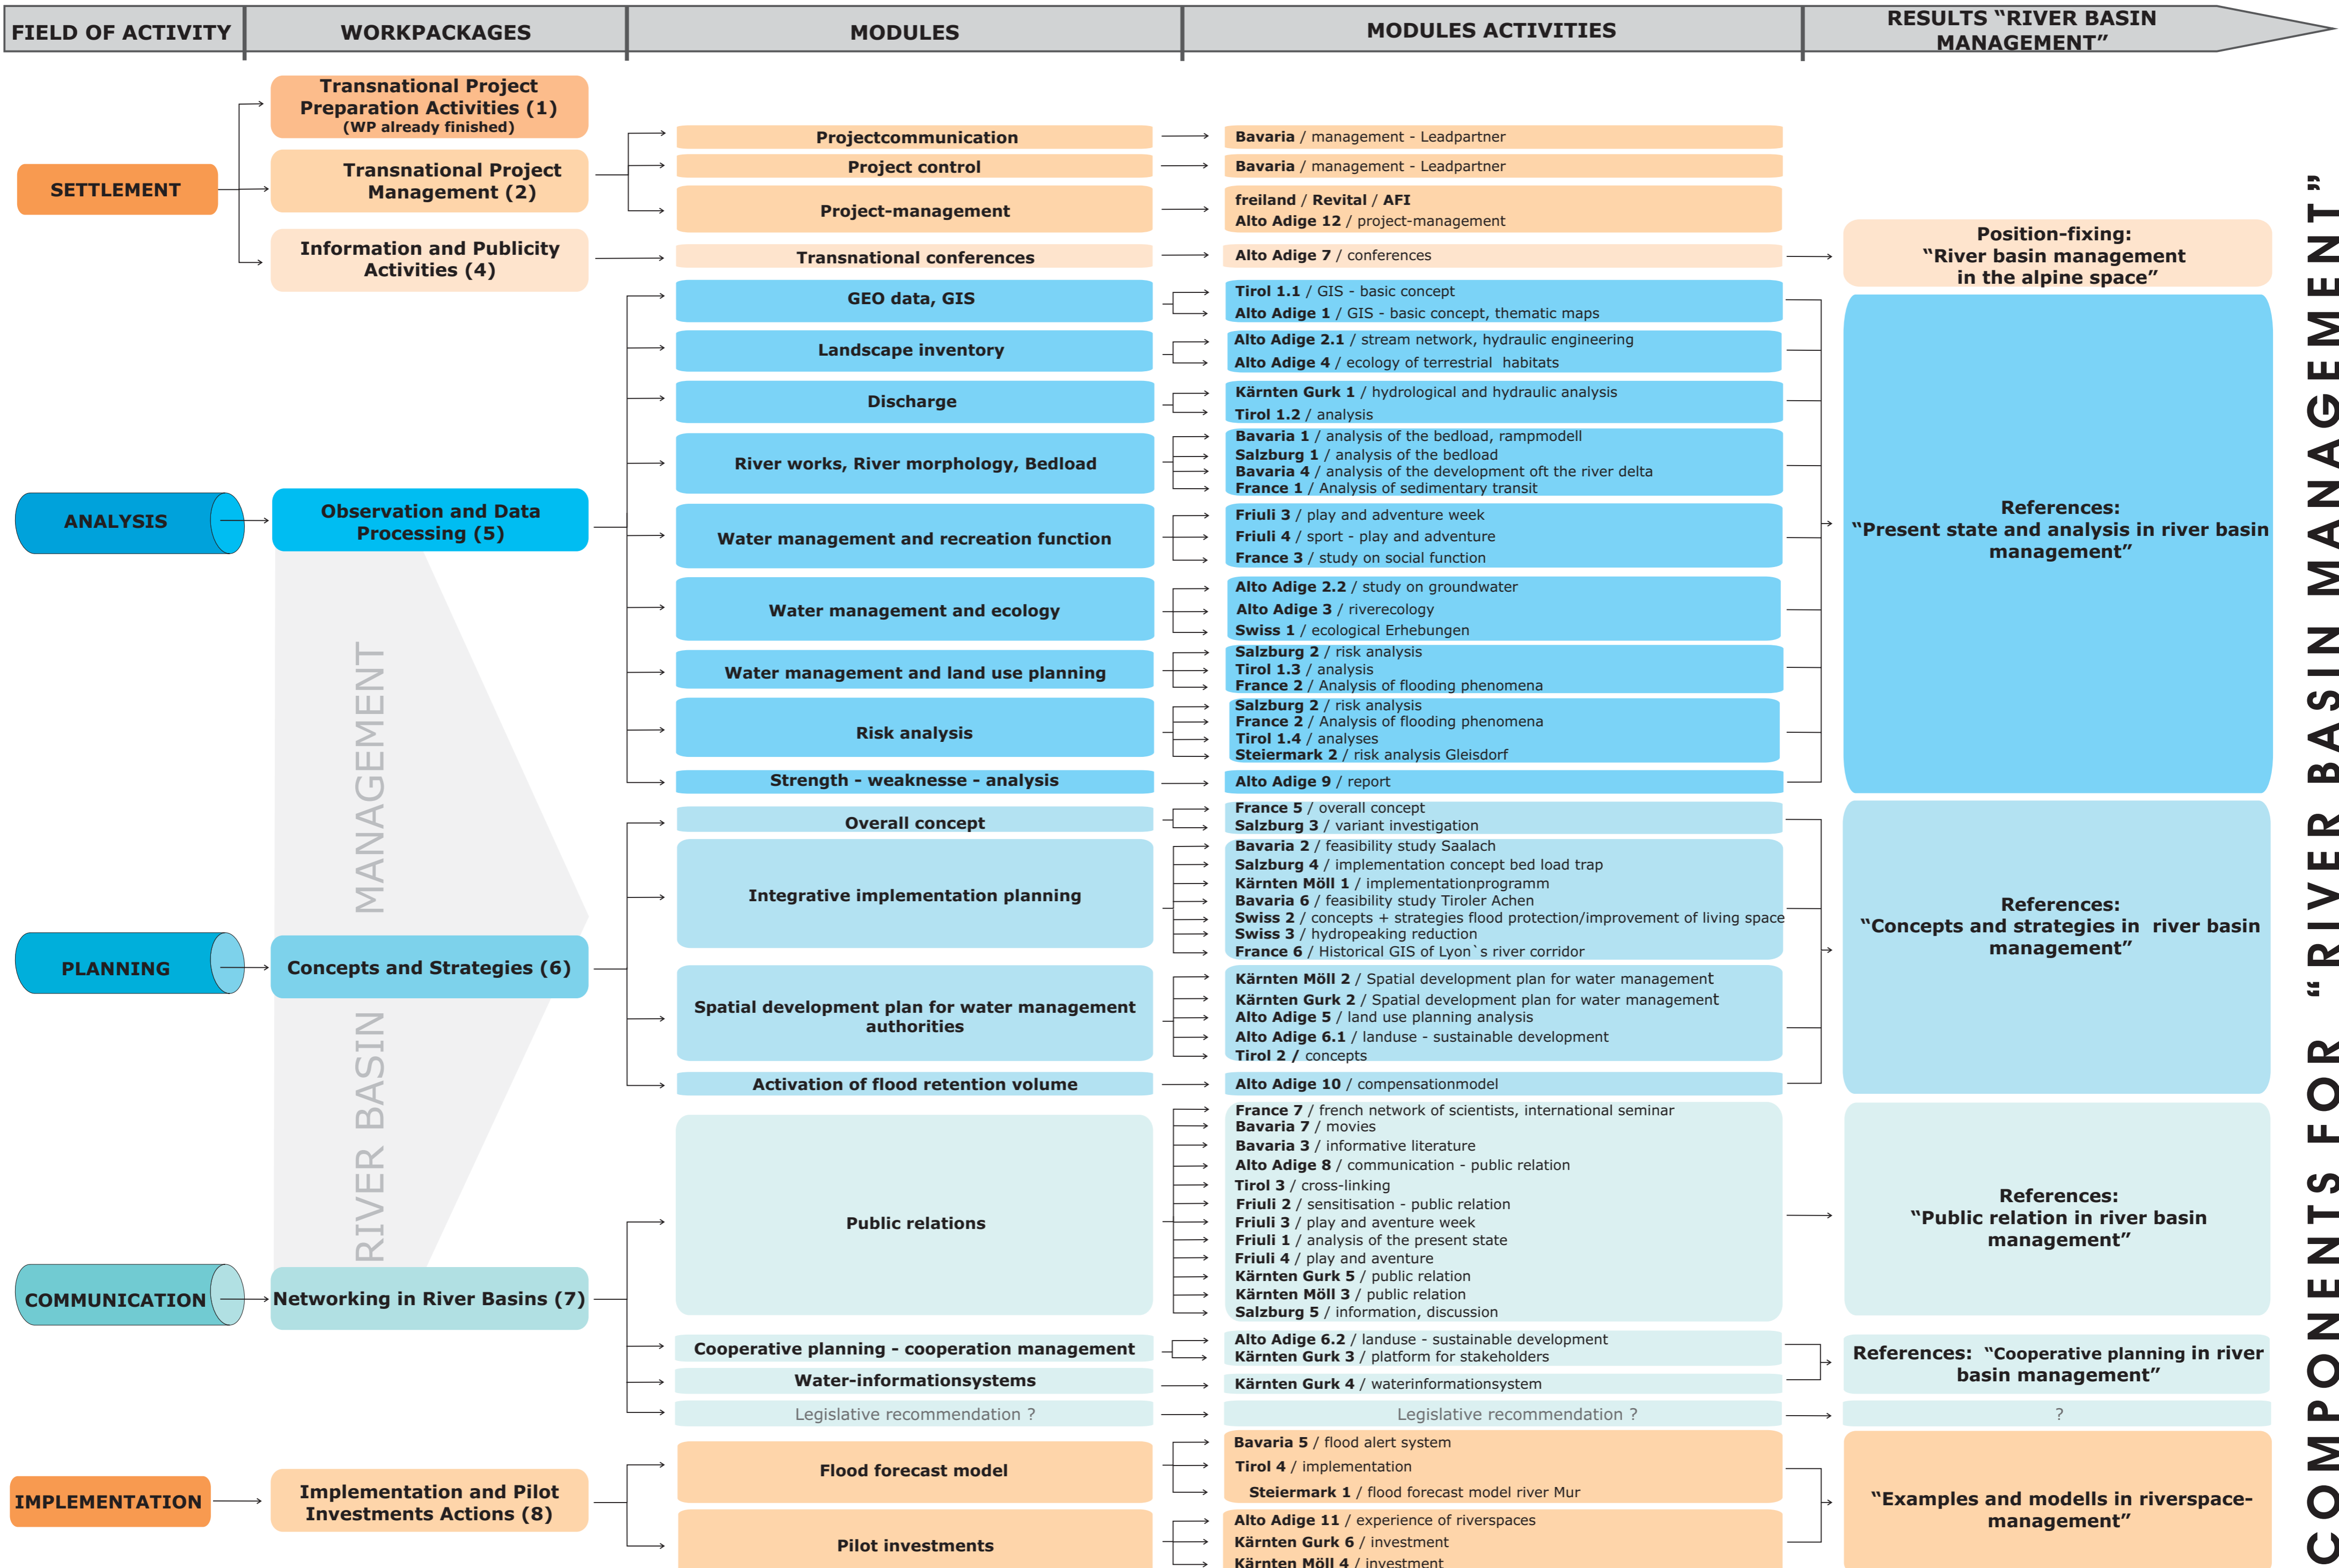

# RIVER BASIN AGENDA FOR ALPINE SPACE - PROJECT STRUCTURE

MANAGEMENT

RIVER BASIN

COMPONENTS FOR "RIVER BASIN MANAGEMENT"